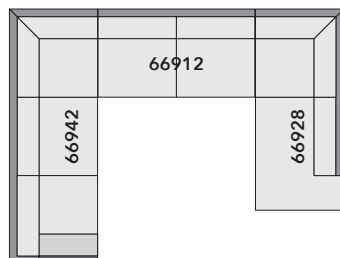

66942: LAF Corner Sofa
66912: Armless Loveseat
66928: RAF Bumper Chaise