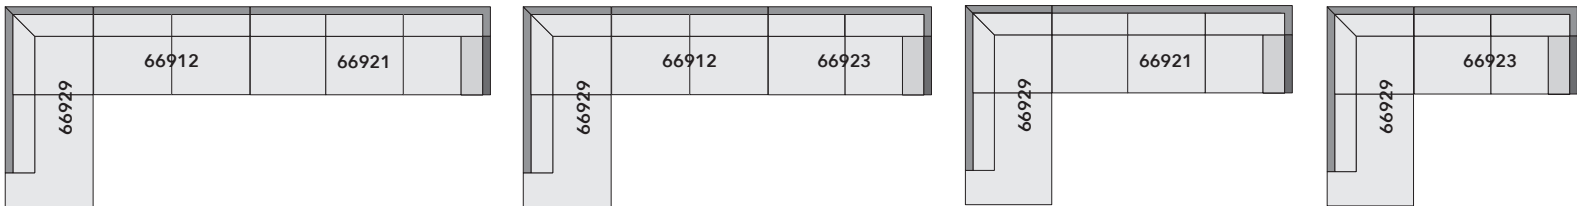

66929: LAF Bumper Chaise
66921: RAF Sofa
66923: RAF Loveseat
66912: Armless Loveseat