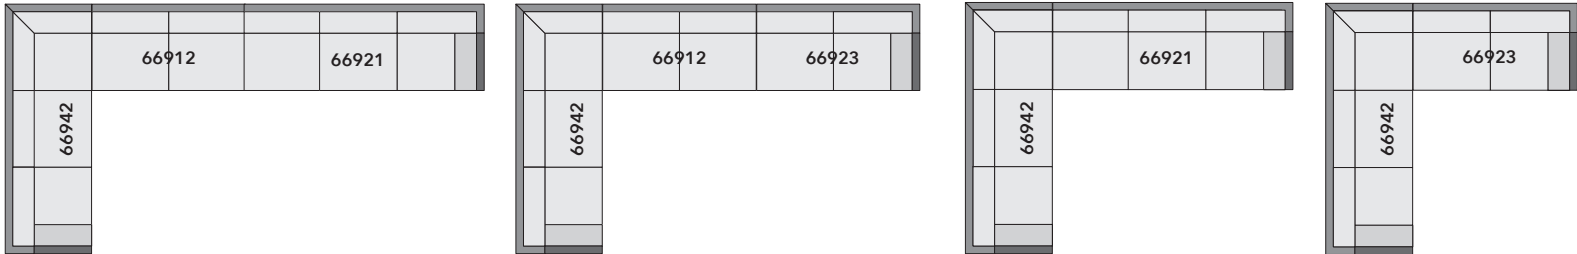

66942: LAF Corner Sofa
66921: RAF Sofa
66923: RAF Loveseat
66912: Armless Loveseat